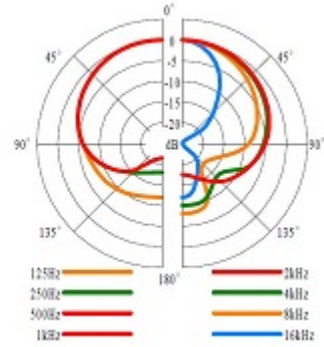

3U Audio Microphones - Cardioid

Teal CM-1 - edge-terminated capsule (251) - transformer-less FET output

Black CM-1 - center-terminated capsule (87) - transformer-less FET output

Warbler I - center-terminated capsule (87) - FET w/9.5:1 transformer-coupled output

Warbler MK II - center-terminated capsule (47) - FET w/6.5:1 transformer-coupled output

Warbler MK III - edge-terminated capsule (C12) - FET w/12:1 transformer-coupled output

Warbler MK IV - edge-terminated capsule (251) - FET w/12:1 transformer-coupled output

Warbler MK V - edge-terminated capsule (*dark) - FET w/12:1 transformer-coupled output