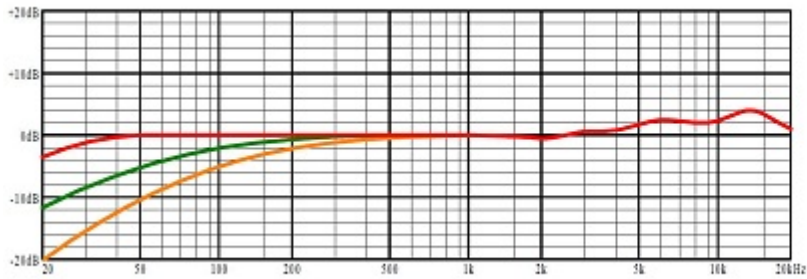

3U Audio Microphones - Cardioid

Teal CM-1 - edge-terminated capsule (251) - transformer-less FET output

Black CM-1 - center-terminated capsule (87) - transformer-less FET output

Warbler I - center-terminated capsule (87) - FET w/9.5:1 transformer-coupled output