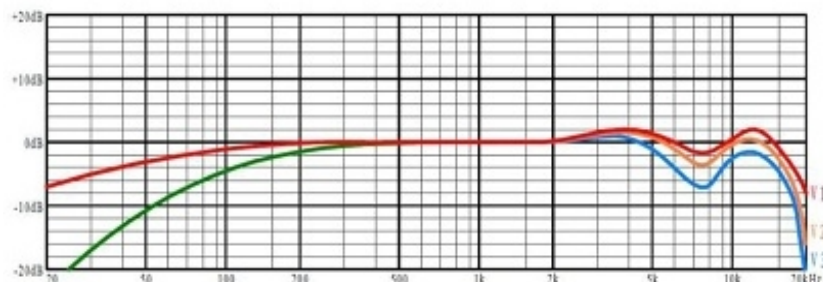

Warbler MK II - center-terminated capsule (47) - FET w/6.5:1 transformer-coupled output