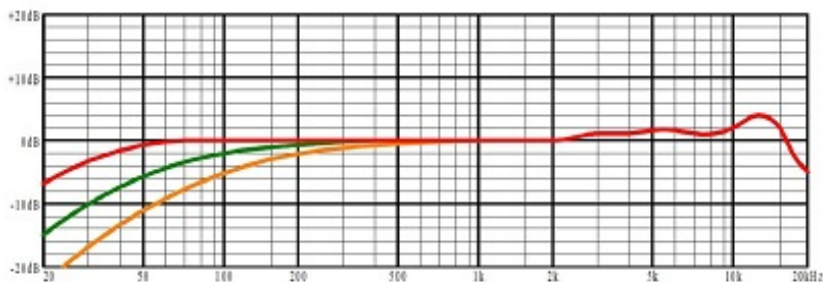

3U Audio Microphones - Cardioid

Teal CM-1 - edge-terminated capsule (251) - transformer-less FET output

Black CM-1 - center-terminated capsule (87) - transformer-less FET output

Warbler I - center-terminated capsule (87) - FET w/9.5:1 transformer-coupled output