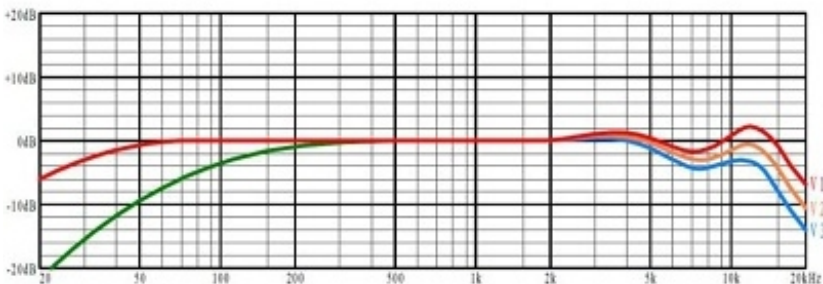

3U Audio Microphones - Cardioid

Teal CM-1 - edge-terminated capsule (251) - transformer-less FET output

Black CM-1 - center-terminated capsule (87) - transformer-less FET output

Warbler I - center-terminated capsule (87) - FET w/9.5:1 transformer-coupled output