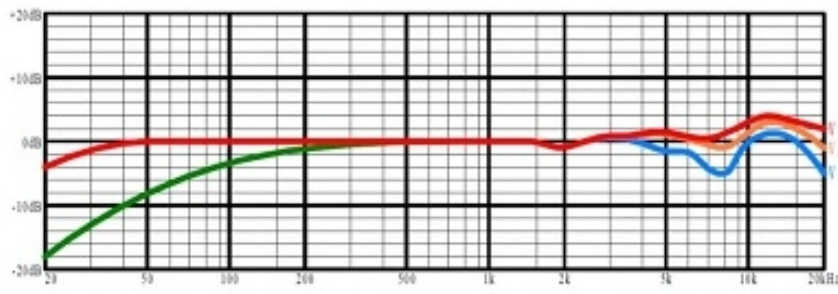

Warbler MK IV - edge-terminated capsule (251) - FET w/12:1 transformer-coupled output