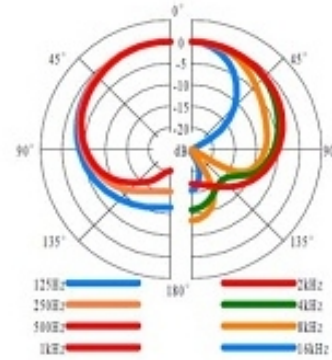

3U Audio Microphones - Cardioid

Teal CM-1 - edge-terminated capsule (251) - transformer-less FET output

Black CM-1 - center-terminated capsule (87) - transformer-less FET output

Warbler I - center-terminated capsule (87) - FET w/9.5:1 transformer-coupled output

Warbler MK II - center-terminated capsule (47) - FET w/6.5:1 transformer-coupled output

Warbler MK III - edge-terminated capsule (C12) - FET w/12:1 transformer-coupled output

Warbler MK IV - edge-terminated capsule (251) - FET w/12:1 transformer-coupled output

Warbler MK V - edge-terminated capsule (*dark) - FET w/12:1 transformer-coupled output