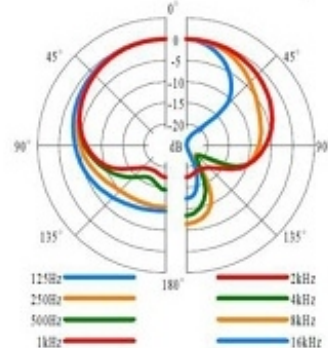

3U Audio Microphones - Cardioid

Teal CM-1 - edge-terminated capsule (251) - transformer-less FET output

Black CM-1 - center-terminated capsule (87) - transformer-less FET output

Warbler I - center-terminated capsule (87) - FET w/9.5:1 transformer-coupled output

Warbler MK II - center-terminated capsule (47) - FET w/6.5:1 transformer-coupled output

Warbler MK III - edge-terminated capsule (C12) - FET w/12:1 transformer-coupled output

Warbler MK IV - edge-terminated capsule (251) - FET w/12:1 transformer-coupled output

Warbler MK V - edge-terminated capsule (*dark) - FET w/12:1 transformer-coupled output