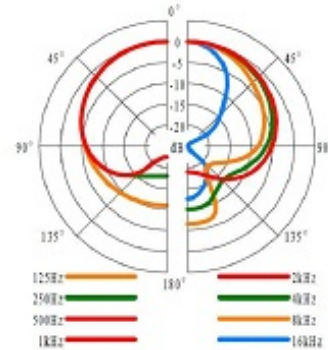

3U Audio Microphones - Cardioid

Teal CM-1 - edge-terminated capsule (251) - transformer-less FET output

Black CM-1 - center-terminated capsule (87) - transformer-less FET output

Warbler I - center-terminated capsule (87) - FET w/9.5:1 transformer-coupled output

Warbler MK II - center-terminated capsule (47) - FET w/6.5:1 transformer-coupled output

Warbler MK III - edge-terminated capsule (C12) - FET w/12:1 transformer-coupled output

Warbler MK IV - edge-terminated capsule (251) - FET w/12:1 transformer-coupled output

Warbler MK V - edge-terminated capsule (*dark) - FET w/12:1 transformer-coupled output