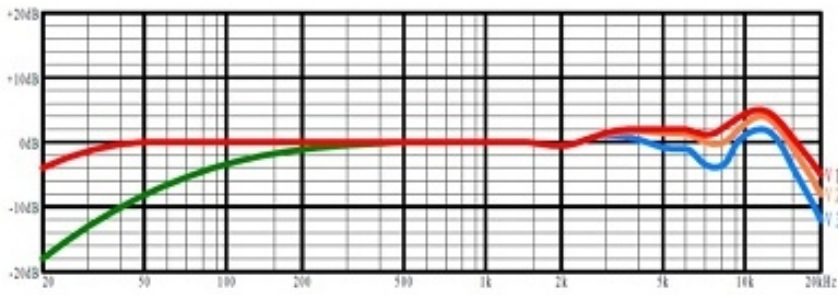

Warbler MK III - edge-terminated capsule (C12) - FET w/12:1 transformer-coupled output