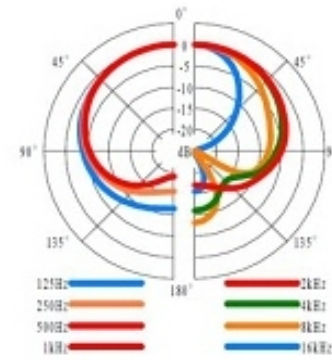

3U Audio Microphones - Cardioid

Teal CM-1 - edge-terminated capsule (251) - transformer-less FET output

Black CM-1 - center-terminated capsule (87) - transformer-less FET output

Warbler I - center-terminated capsule (87) - FET w/9.5:1 transformer-coupled output

Warbler MK II - center-terminated capsule (47) - FET w/6.5:1 transformer-coupled output

Warbler MK III - edge-terminated capsule (C12) - FET w/12:1 transformer-coupled output

Warbler MK IV - edge-terminated capsule (251) - FET w/12:1 transformer-coupled output

Warbler MK V - edge-terminated capsule (*dark) - FET w/12:1 transformer-coupled output