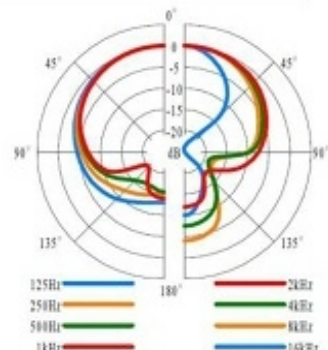

3U Audio Microphones - Cardioid

Teal CM-1 - edge-terminated capsule (251) - transformer-less FET output

Black CM-1 - center-terminated capsule (87) - transformer-less FET output

Warbler I - center-terminated capsule (87) - FET w/9.5:1 transformer-coupled output

Warbler MK II - center-terminated capsule (47) - FET w/6.5:1 transformer-coupled output

Warbler MK III - edge-terminated capsule (C12) - FET w/12:1 transformer-coupled output

Warbler MK IV - edge-terminated capsule (251) - FET w/12:1 transformer-coupled output

Warbler MK V - edge-terminated capsule (*dark) - FET w/12:1 transformer-coupled output