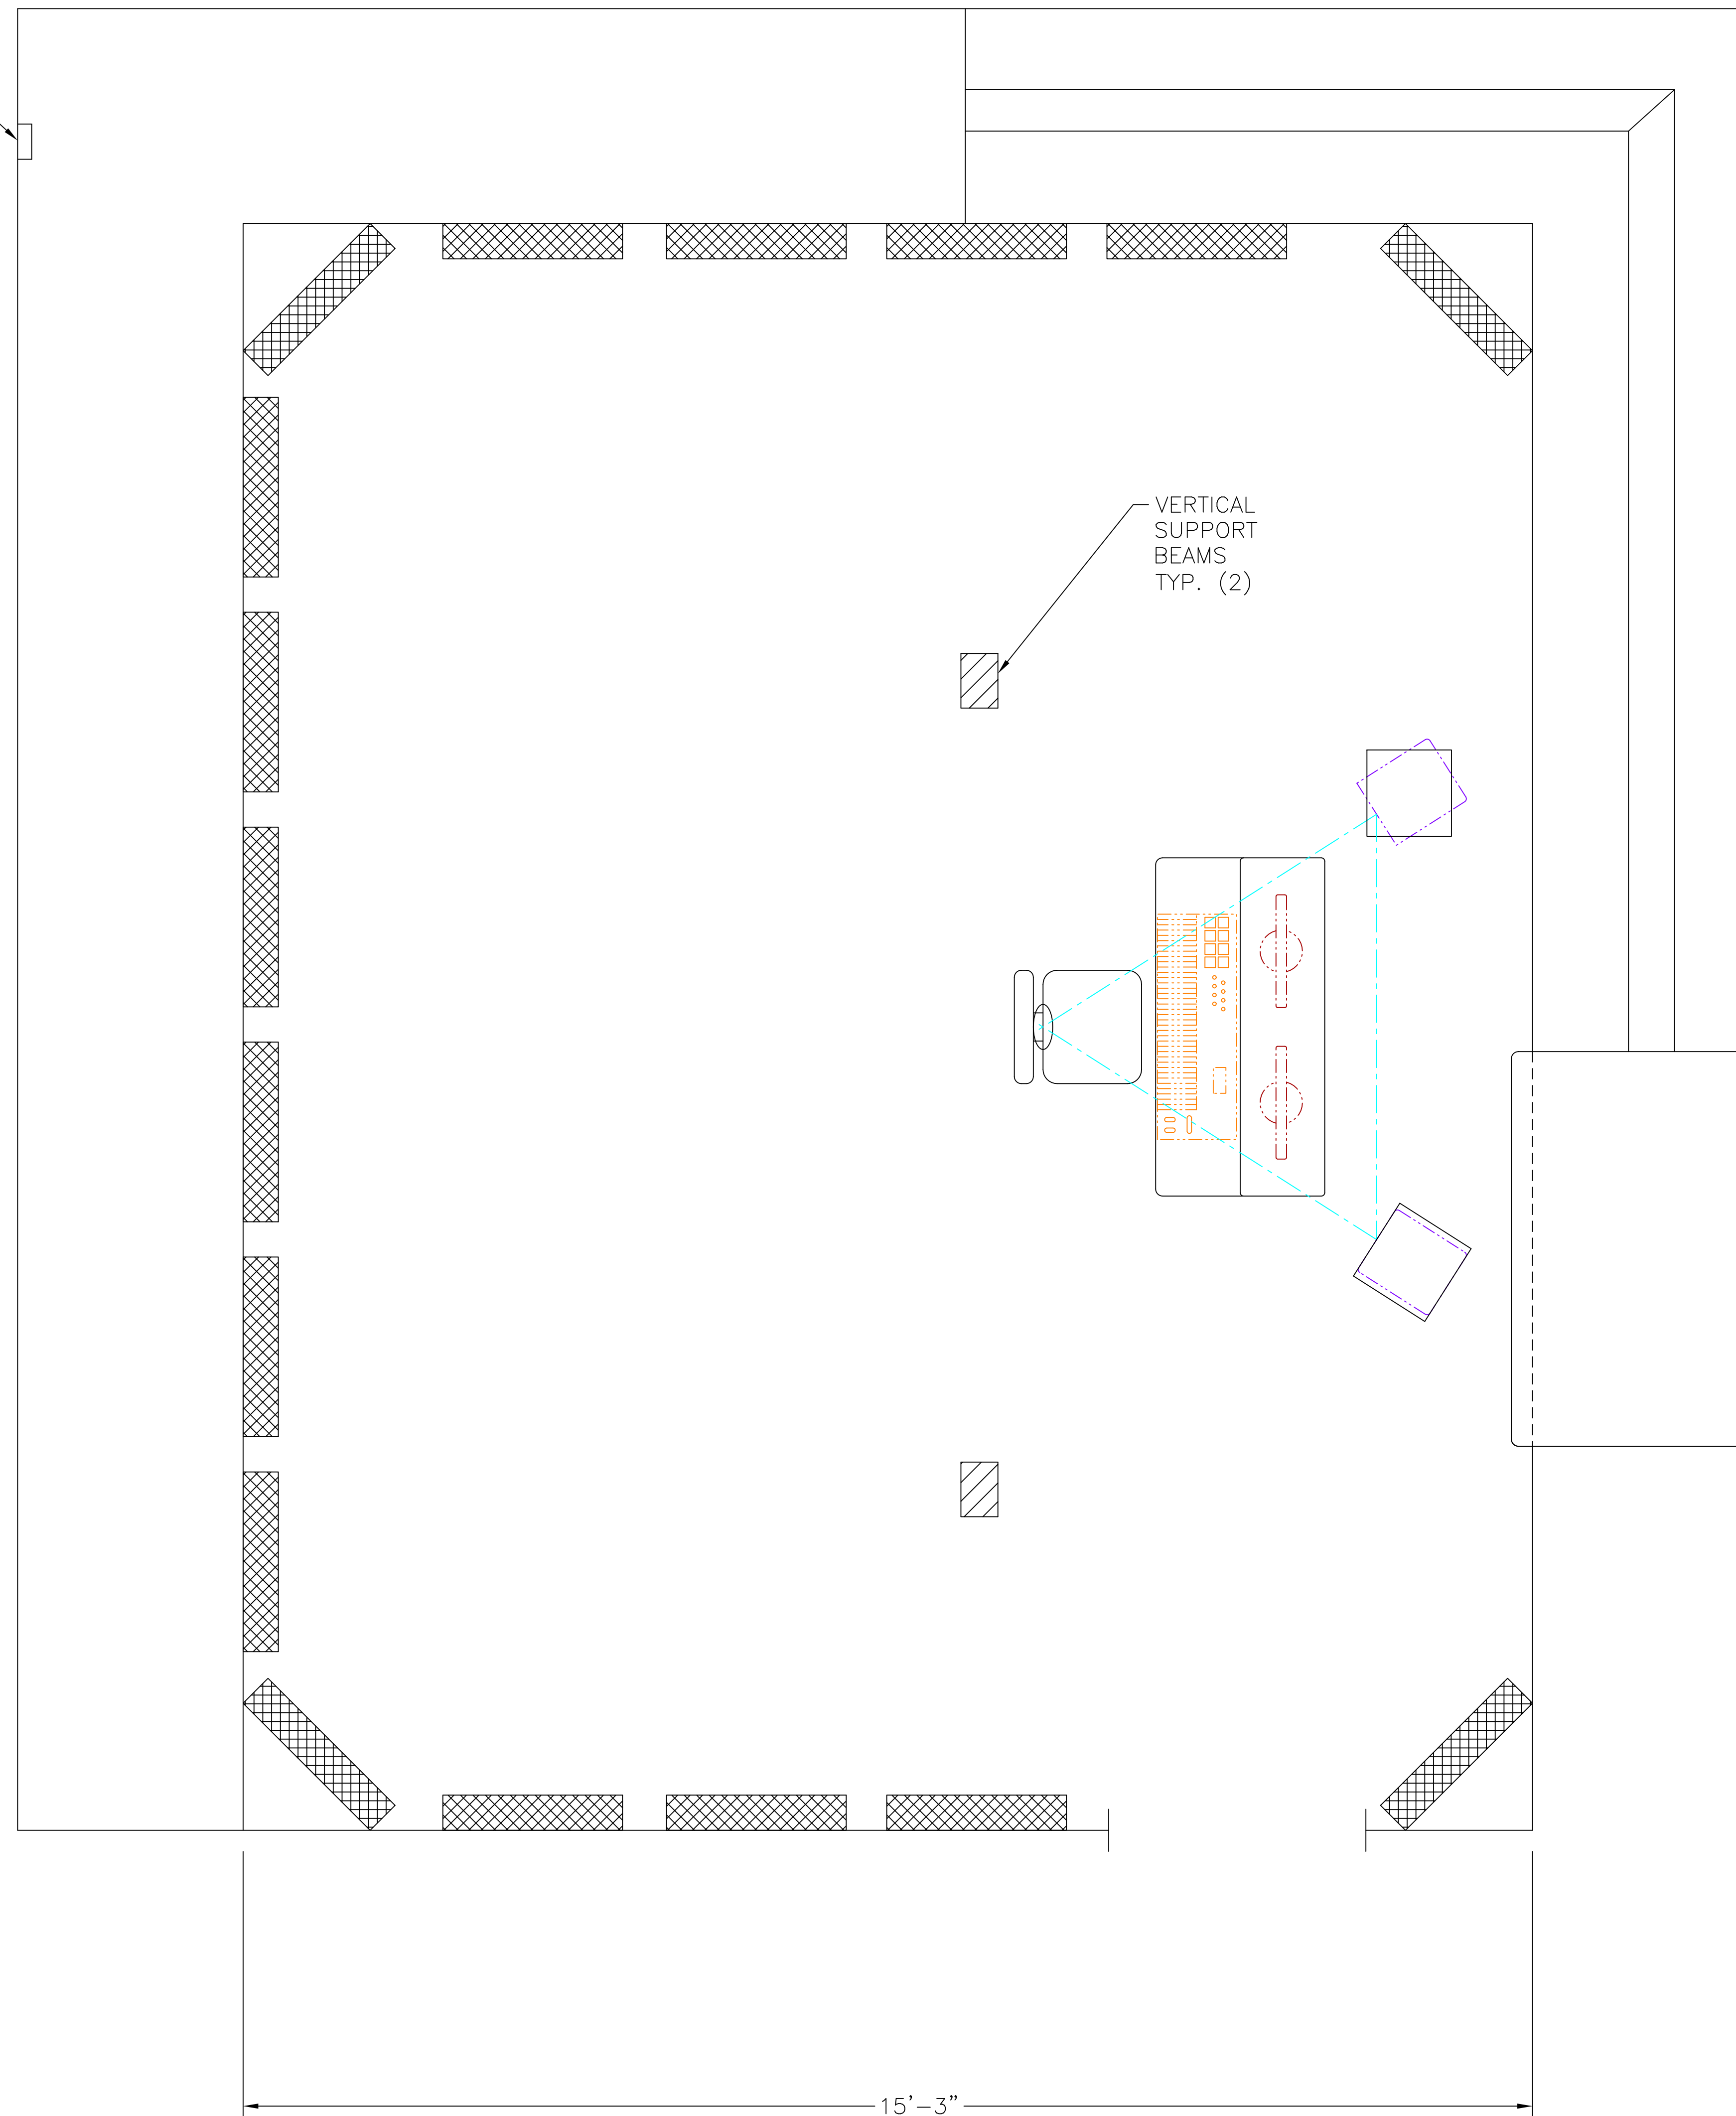

(4) PLUG
ELEC. OUTLET

VERTICAL
SUPPORT
BEAMS
TYP. (2)

(4) PLUG
ELEC. OUTLET

15'-3"
FLOOR